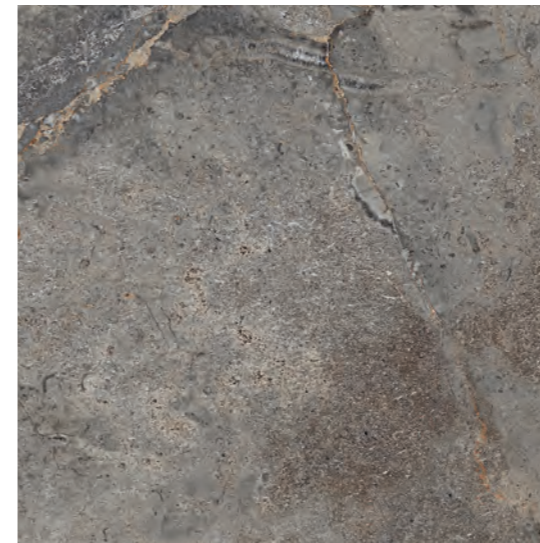

TERRA		CODICE / CODE	Um
90x90 / 35,4"x35,4" 9mm - Nat. Rett.	2pz	SV9960RS	Mq
60x120 / 24"x48" 9mm - Nat. Rett.	2pz	SV12660RS	Mq
60x60 / 24"x24" 9mm - Nat. Rett.	4pz	SV12660RS	Mq
30x60 / 12"x24" 9mm - Nat. Rett.	8pz	SV360RS	Mq
30x60 / 12"x24" 10mm - Nat.	6pz	SV360	Mq
10x60 / 4"x24" 10mm - Nat. Rett.	12pz	SV1066R	Mq
10x20 / 4"x8" 10mm - Nat.	24pz	SV666	Mq